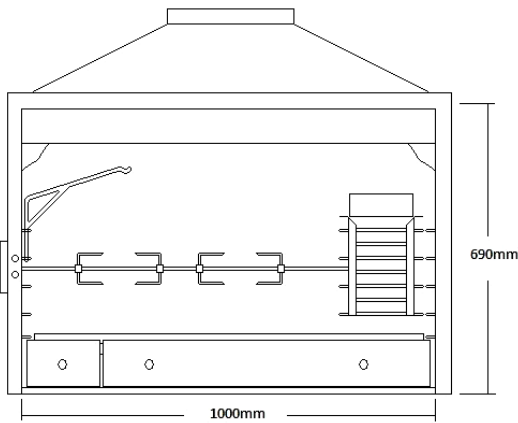

FIREPLACES